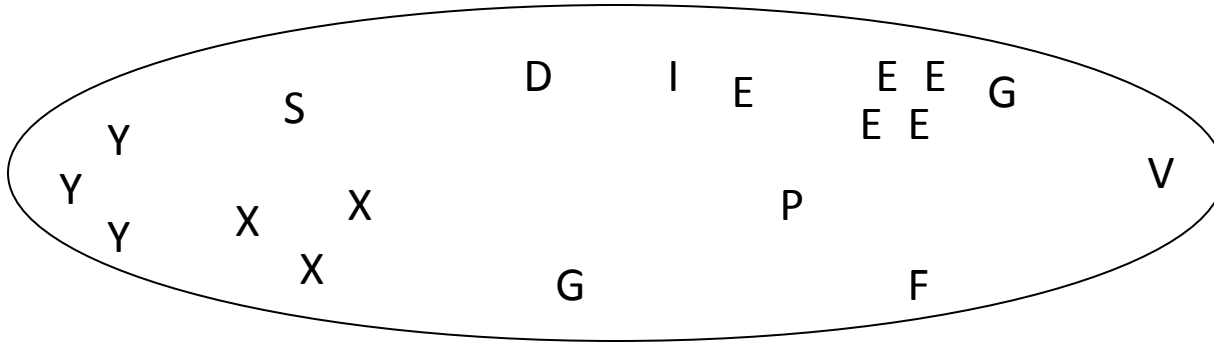

North Trail Gardens

Garden B

D = 1 American Beautyberry *Callicarpa Americana*

P = 1 Summersweet Pepper bush *Clethra alnifolia*

X = 3 Cardinal Flower *Lobelia cardinalis*

F = 1 Fothergilla *Fothergilla major* 'Mount Airy' (existing)

E = 5 Coneflower *Echinacea purpurea* 'Pow Wow Wild Berry'

I = 1 Inkberry *Ilex glabra* 'Densa'

Y = 3 Lobelia *Lobelia speciosa* 'Fan Blue'

V = 1 Dwarf Yaupon holly *Ilex vomitoria* 'Condeaux'

G = 2 Northern Sea Oats *Chasmanthium latifolium* (existing)

S = 1 Robert E. Lee Azalea *Rhododendron austrinum*